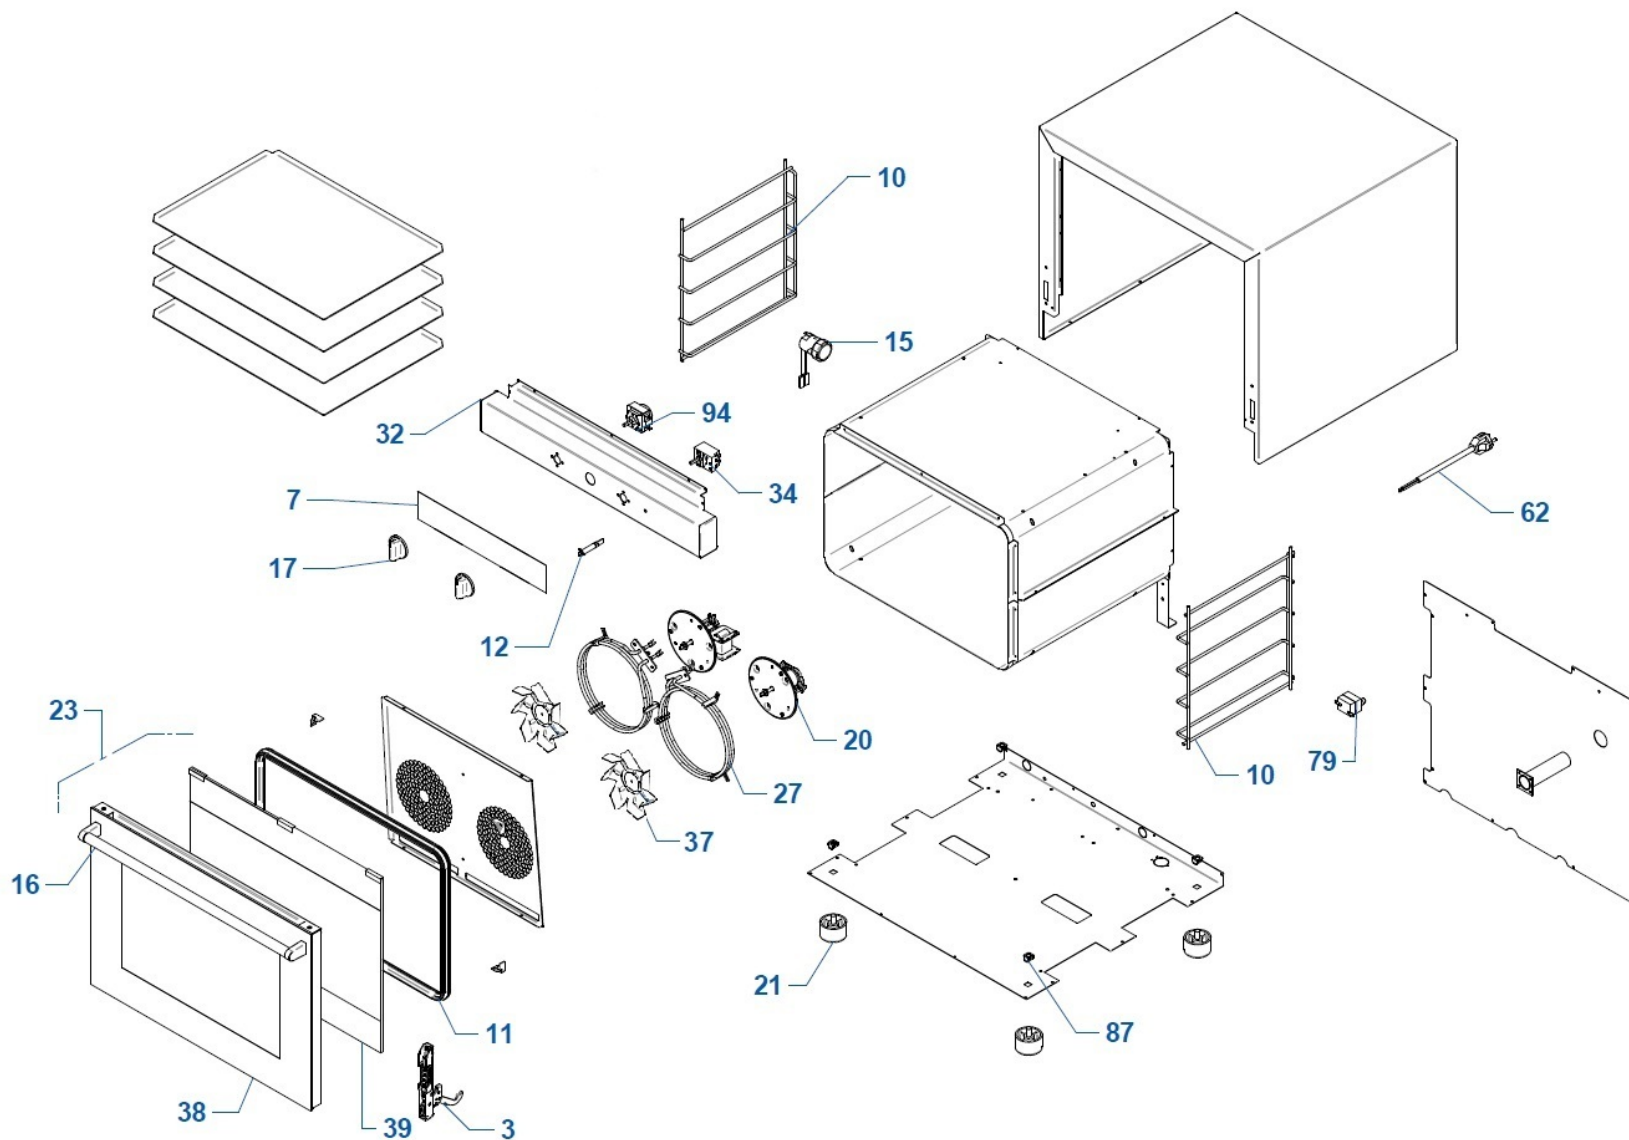

PF5004F

- CONVECTION OVEN 4 480X345

(print on 23/02/2018)

N	ITEM	N	ITEM
3	CER30011		
10	GRI30122		
10	GRI30123		
11	GUA30002		
12	IND30002		
15	LAM30006		
16	MAG30042		
17	MAN30014		
20	MOT30029		
21	PIE30010		
23	POR00056		
27	RES30024		
32	TAP30018		
34	TER30016		
37	VEN30015		
38	VET00056		
39	VET30082		
62	CAV30002		
79	TER30013		
87	DAD30010		
94	PRG30001